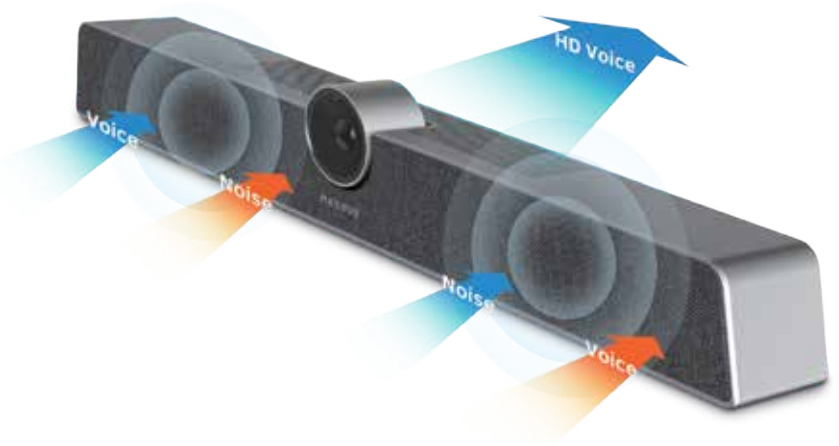

Studio-quality Sound

6-element Microphone | 8W Speakerphone

- **Adaptive echo canceller**
- **Automatic tracking**
- **Noise reduction**
- **Automatic gain control**
- **Dereverberation**

Start Simply

➤ From initial installation to setup and everyday operation, MAXHUB UC S10 embodies simplicity and maximizes meeting efficiency.