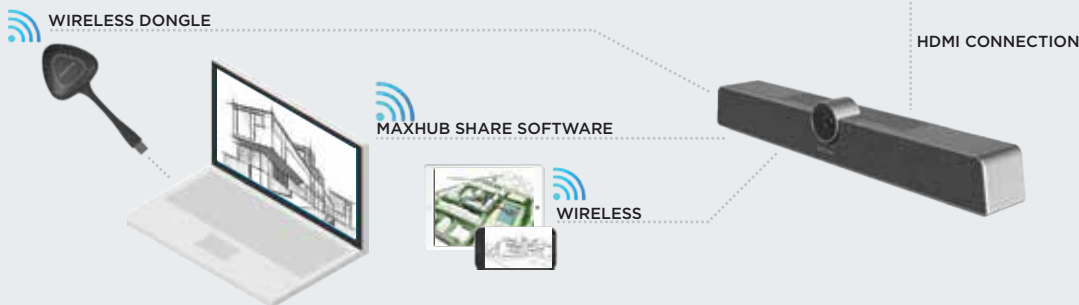

MAXHUB

UC S10

The MAXHUB UC S10 Unified Communication Bar

UNLEASH THE POWER OF COLLABORATION WITH THE MAXHUB UC S10

Superior imagery and pro audio ensure you see every face and hear every word. Built-in Android provides effortless connection. Easy setup and operation remove every barrier to successful meetings.

Collaborate Effortlessly

Wireless screen-sharing | Parallel Wi-Fi networking

- A meeting communication hub, the UC S10 enables you to share ideas, images and data with ease and keeps the meeting flowing.

A Visionary Camera

Auto-framing | 3 Camera position presets | 120° Viewing angle | 12MP | 5X digital zoom