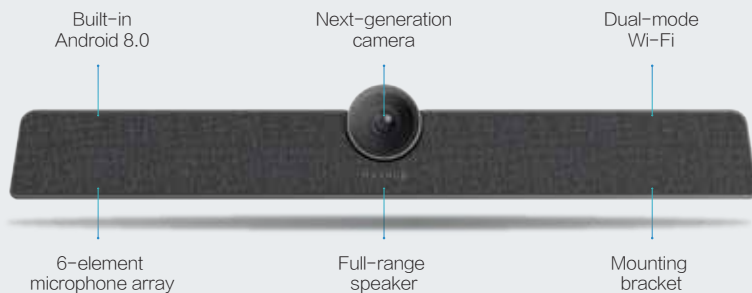

➤ 5-in-1 compact design

Next-generation camera, speakerphone, microphone, screen-share and Android are built in.

➤ Flexible installation

Designed for table stand, TV or wall mounting without the need for special construction.

➤ 1-minute simple setup

With built-in Android, there's no computer needed. Simply start a teleconference with the app you prefer, either from a computer or from the UC S10. Connect it to the display, and you're ready to go.

Specification

* Specifications are subject to change without notice.

Camera		USB Features	
Sensor	1/2.3 inch CMOS, 12MP	Operating System	Windows 7 (Up to 1080P), Windows 8.1, Windows 10
Scanning Mode	Progressive	Hardware Requirement	2.4GHz Intel Core 2 Duo Processor or above 2GB RAM or above
Filed of View (DFOV)	120°	Colour System/Compression	H.264/YUY2/MJPG
Tilt Range	Up 15° , Down 15°	Video Format	4K@30fps/25fps, 1080P@30fps/25fps, 720P@30fps/25fps, 960 x 540P@30fps/25fps, 640 x 360P@30fps/25fps, etc
Focal Length	Fixed	USB	USB 2.0
Frame Rate	4K@30fps	USB Audio	Built-in Mic and Speaker
Minimal Focusing Illumination	0.05 Lux (@f/2.4, AGC On)	UVC	1.1
White Balance	Auto	USB Host	USB 3.0
Digital Noise Reduction	2D& 3D Digital Noise Reduction	Input/Output Interface	
Backlight Compensation	Yes	LINE IN/OUT	1× 3.5mm earphone port
Camera Mount	Magnet+ M12	HDMI OUT	1× HDMI 1.4
Features	EPTZ, Auto-framing	Internet Connection	Ethernet: 1× RJ45(10/100Mbps), Wi-Fi: 2.4G/5G Dual Band Wi-Fi 1× USB 2.0: Type C, Device
Sound		USB Interface	1× USB 3.0: Type A, Host
Maximum Sound Pressure Level (dB SPL)	86dB SPL@1m, 1kHz	DC In	1× DC 2.0
Frequency Range (-10dB)	150Hz~ 15kHz	RJ45	1x (10/100Mbps)
Total Harmonic Distortion	≤5%	Built-in System	
Signal to Noise Ratio	≥75dB	Processor	2x A73 + 2x A53
Speaker Channel	1	Memory	4GB
Output Power	1× 8W	Storage	16GB
Microphone		Audio DSP	ARM 4x A35
Number of Microphones	6	Operating System	Android 8.0
Microphone Type	MEMS	System Feature	Wireless Screenshare, Wireless dongle (optional)
Pickup Range	8 Metres	Environment Requirement	
Frequency Response	100Hz~7.5kHz	Operation Temperature	0°C - 40°C
Pickup Angle	180° front	Operation Humidity	10% - 90%RH
Features	Noise Reduction, Echo Cancellation, Beamforming, Voice Localisation	Storage Temperature	-20°C - 60°C
Power		Storage Humidity	10% - 90%RH
Input Voltage	12V	Physical Specification	
Power Consumption (Typ.)	36W	Dimension L × H × D	462 × 76 × 93 mm
Current Consumption	3A	Dimension (package) L × W × H	540 × 160 × 170 mm
Package Contents		Net Weight	1.026KG
UC-S10 Video Bar	x1	Gross Weight	2.330KG
HDMI Cable	×1 (1.5m)	Warranty	
Remote Control	×1	Camera	3 years
Battery	×2 (AAA)	Accessories	1 year
Power Adapter	×1	Compatible Application	
Wall-mounted Components	×1	Support Major VC Software	ZOOM, Microsoft® Teams, Google Meet, Google Hangouts, Cisco WebEx®, RingCentral, etc.
Lens Cover	×1		
USB Cable	×1 (3m)		
Quick Guide	×1